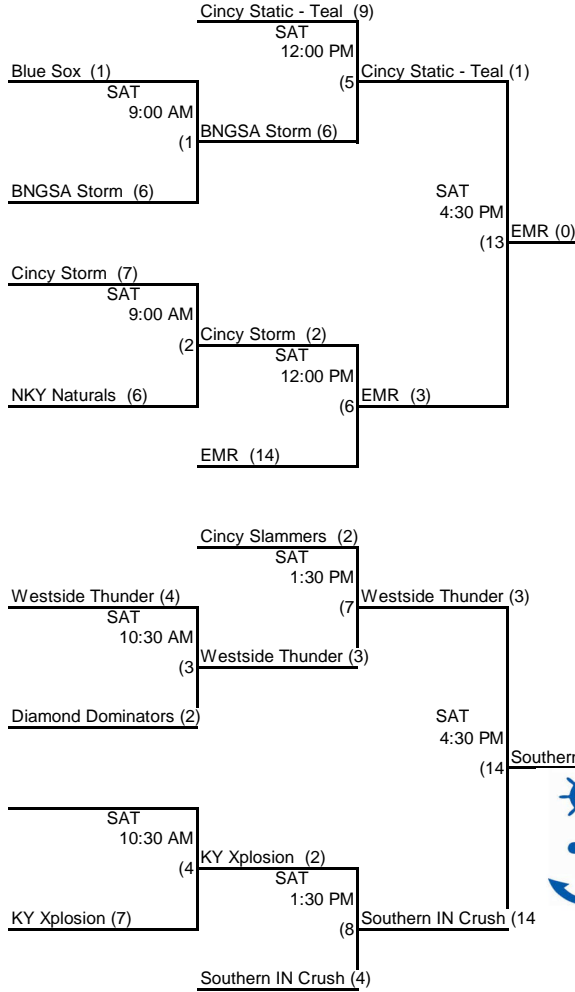

Winners' Bracket

14U - Championship

Final Update

Loser's Bracket

Loser of 22 if 1st Loss